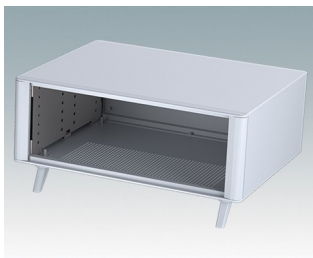

M6435225
Technomet R312
Aluminium
Gris clair RAL 7035
350x275x125mm