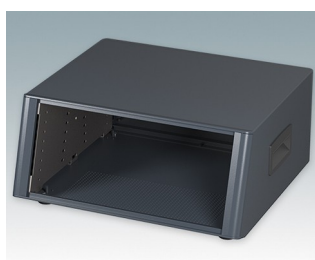

M6436324
Technomet SL315S
Aluminium
Anthracite RAL 7016
350x320x150mm