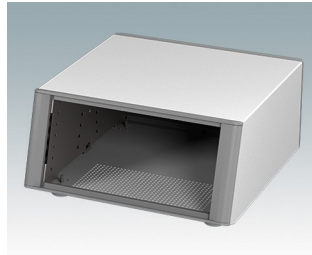

M6428226
Technomet SL212
Aluminium
Blanc signalisation/gris
signalisation A RAL 9016/7042
275x285x125mm