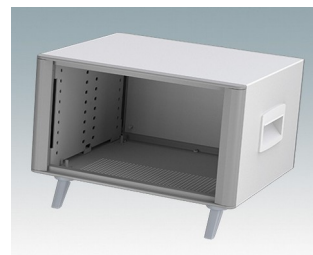

M6427356
Technomet R215S
Aluminium
Blanc signalisation/gris
signalisation A RAL 9016/7042
275x250x150mm