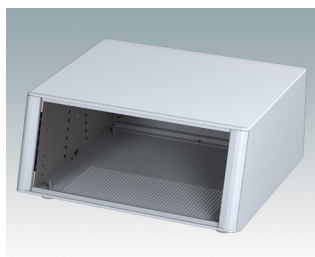

M6436355
Technomet SL315
Aluminium
Gris clair RAL 7035
350x320x150mm