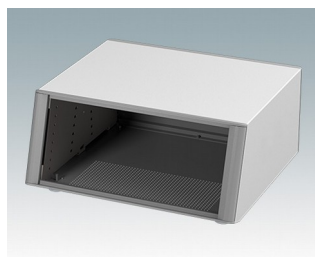

M6436356
Technomet SL315
Aluminium
Blanc signalisation/gris
signalisation A RAL 9016/7042
350x320x150mm