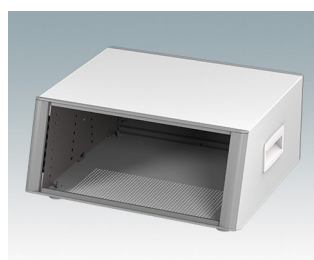

M6436326
Technomet SL315S
Aluminium
Blanc signalisation/gris
signalisation A RAL 9016/7042
350x320x150mm