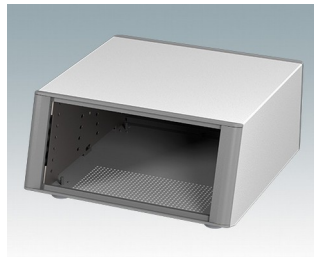

M6428226
Technomet SL212
Aluminium
Blanc signalisation/gris
signalisation A RAL 9016/7042
275x285x125mm