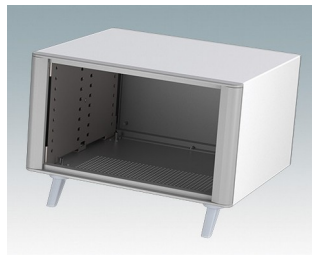

M6427326
Technomet R215
Aluminium
Blanc signalisation/gris
signalisation A RAL 9016/7042
275x250x150mm