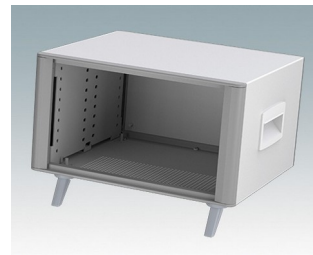

M6427356
Technomet R215S
Aluminium
Blanc signalisation/gris
signalisation A RAL 9016/7042
275x250x150mm