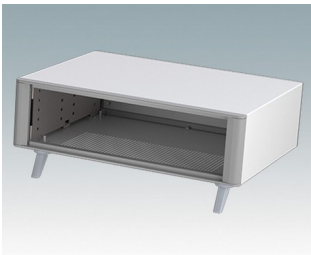

M6435126
Technomet R310
Aluminium
Blanc signalisation/gris
signalisation A RAL 9016/7042
350x275x100mm