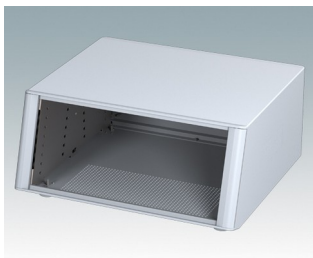

M6436355
Technomet SL315
Aluminium
Gris clair RAL 7035
350x320x150mm