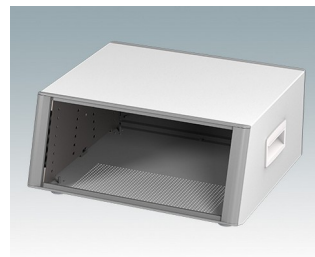

M6436326
Technomet SL315S
Aluminium
Blanc signalisation/gris
signalisation A RAL 9016/7042
350x320x150mm