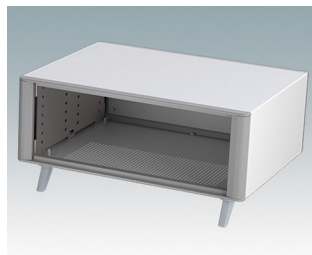

M6435226
Technomet R312
Aluminium
Blanc signalisation/gris
signalisation A RAL 9016/7042
350x275x125mm