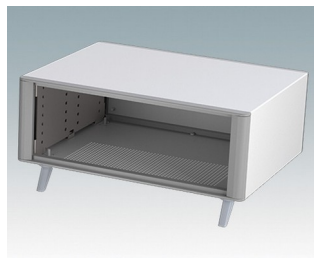

M6435226
Technomet R312
Aluminium
Blanc signalisation/gris
signalisation A RAL 9016/7042
350x275x125mm