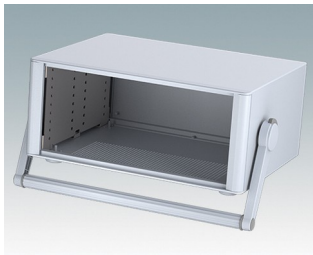

M6435335
Technomet R315H
Aluminium
Gris clair RAL 7035
350x275x150mm