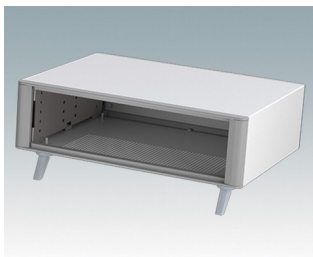

M6435126
Technomet R310
Aluminium
Blanc signalisation/gris
signalisation A RAL 9016/7042
350x275x100mm