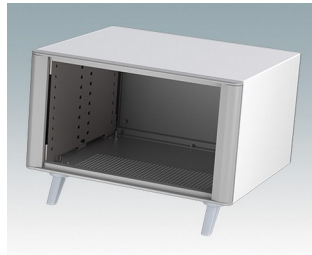

M6427326
Technomet R215
Aluminium
Blanc signalisation/gris
signalisation A RAL 9016/7042
275x250x150mm