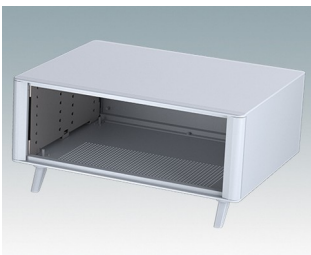

M6435225
Technomet R312
Aluminium
Gris clair RAL 7035
350x275x125mm