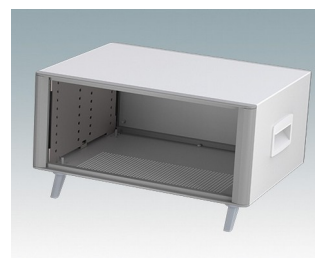

M6435356
Technomet R315S
Aluminium
Blanc signalisation/gris
signalisation A RAL 9016/7042
350x275x150mm