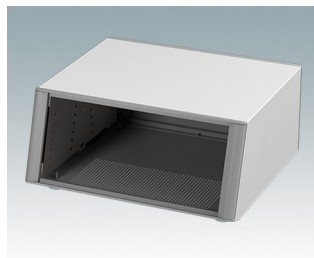

M6436356
Technomet SL315
Aluminium
Blanc signalisation/gris
signalisation A RAL 9016/7042
350x320x150mm