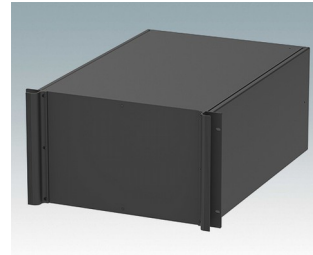

M6219679
COMBIMET 19" 6Ux610mm
Aluminium
Noir RAL 9005
266x482,6x609,6mm