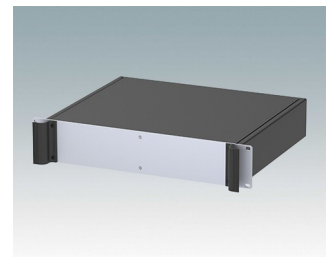

M6219259
COMBIMET 19" 2Ux365mm
Aluminium
Noir RAL 9005
88,1x482,6x365mm