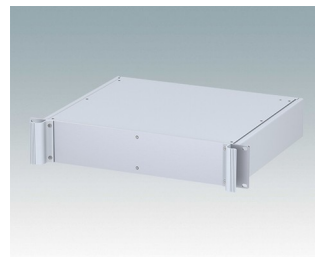

M6219255
COMBIMET 19" 2Ux365mm
Aluminium
Gris clair RAL 7035
88,1x482,6x365mm