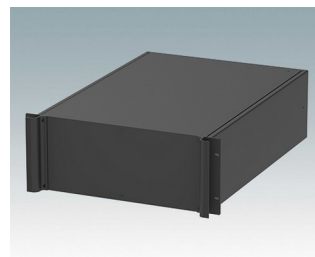

M6219479
COMBIMET 19" 4Ux610mm
Aluminium
Noir RAL 9005
177x482,6x609,6mm