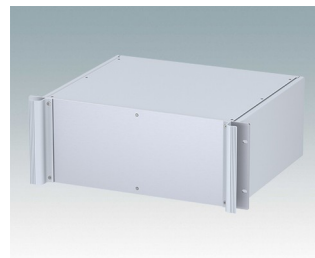

M6219455
COMBIMET 19" 4Ux365mm
Aluminium
Gris clair RAL 7035
177x482,6x365mm