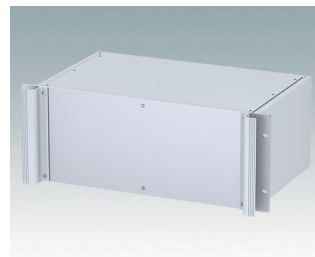

M6219435
COMBIMET 19" 4Ux265mm
Aluminium
Gris clair RAL 7035
177x482,6x265mm