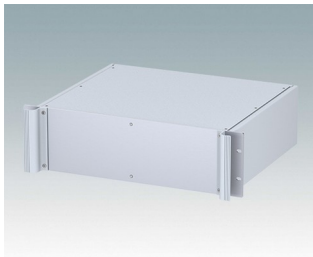

M6219355
COMBIMET 19" 3Ux365mm
Aluminium
Gris clair RAL 7035
132,5x482,6x365mm