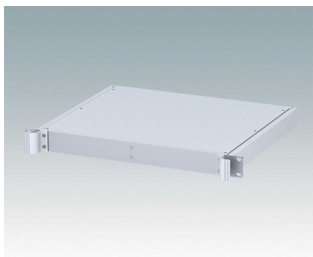

M6219155
COMBIMET 19" 1Ux365mm
Aluminium
Gris clair RAL 7035
43,6x482,6x365mm