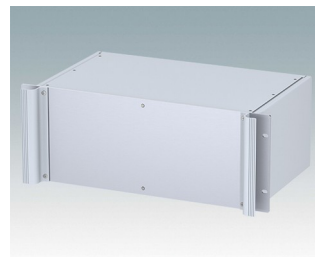

M6219435
COMBIMET 19" 4Ux265mm
Aluminium
Gris clair RAL 7035
177x482,6x265mm