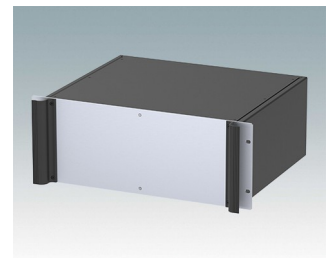

M6219459
COMBIMET 19" 4Ux365mm
Aluminium
Noir RAL 9005
177x482,6x365mm