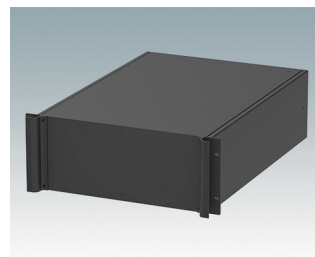

M6219479
COMBIMET 19" 4Ux610mm
Aluminium
Noir RAL 9005
177x482,6x609,6mm