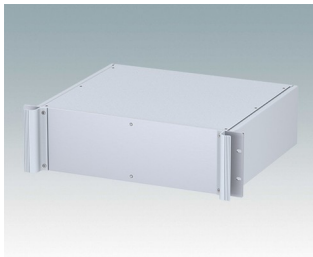

M6219355
COMBIMET 19" 3Ux365mm
Aluminium
Gris clair RAL 7035
132,5x482,6x365mm